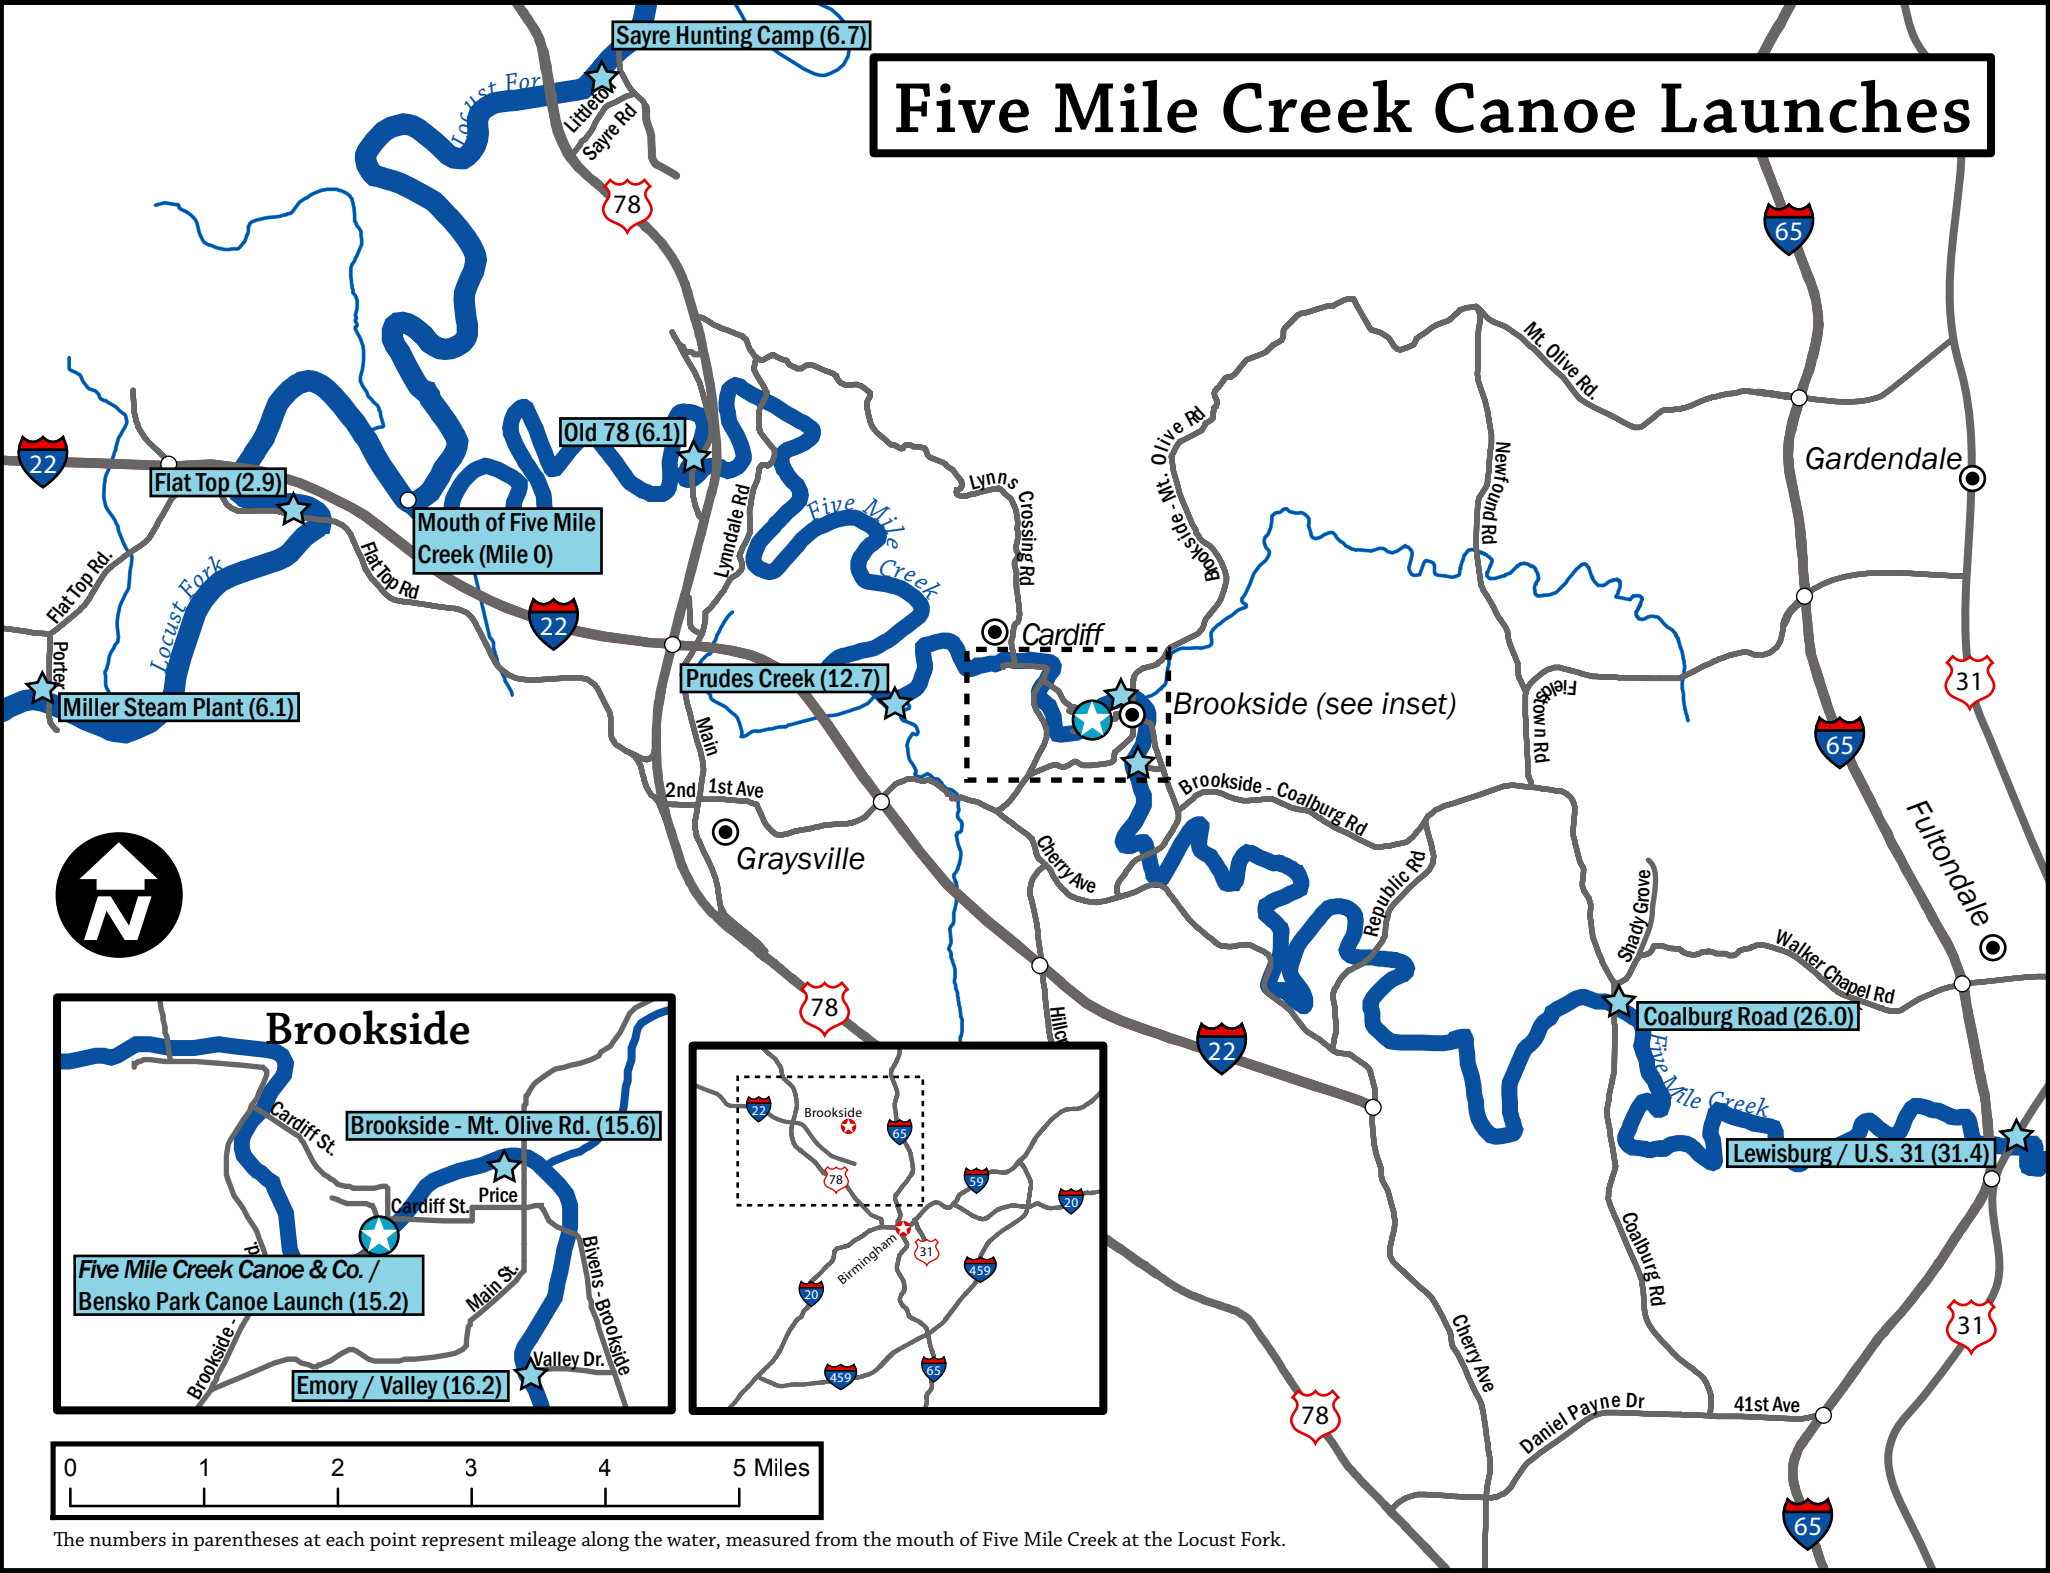

Five Mile Creek Canoe Launches

The numbers in parentheses at each point represent mileage along the water, measured from the mouth of Five Mile Creek at the Locust Fork.