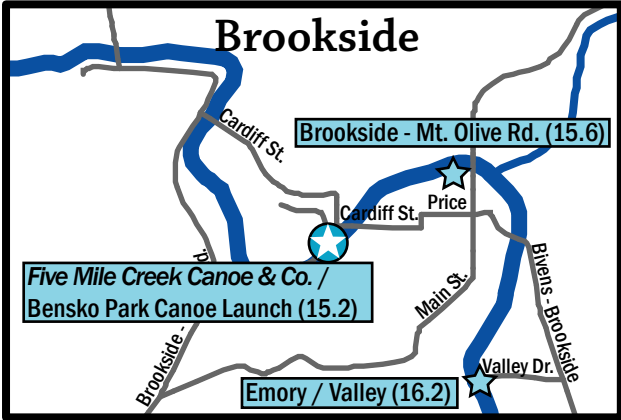

Five Mile Creek Canoe Launches

The numbers in parentheses at each point represent mileage along the water, measured from the mouth of Five Mile Creek at the Locust Fork.