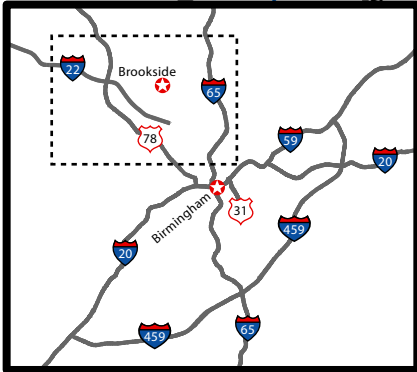

Five Mile Creek Canoe Launches

The numbers in parentheses at each point represent mileage along the water, measured from the mouth of Five Mile Creek at the Locust Fork.